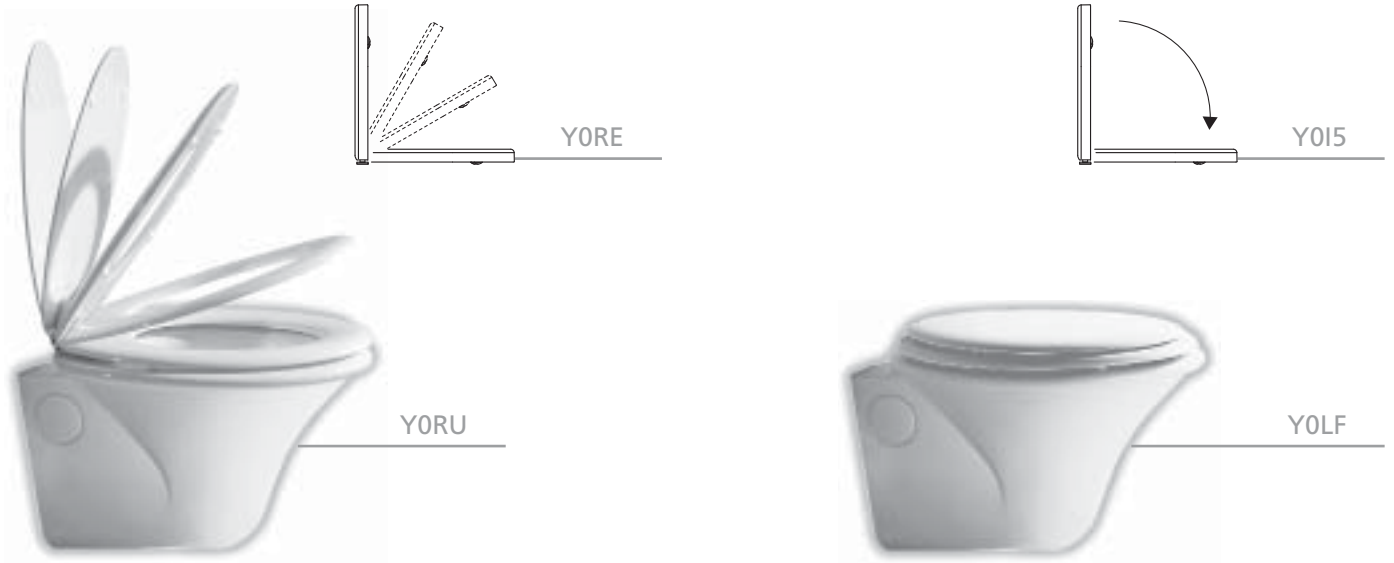

SCULTURE

vaso sospeso con sedile
wall hung wc with seat cover

Vaso sospeso con sedile frenato (Y0RU). Sedile frenato in legno e poliestere (Y0RE) e coprifissaggi in ceramica (Y0FJ) inclusi. Da installare con staffa universale per sospesi (Y0I2) da ordinare separatamente.

Wall hung wc with soft close seat cover (Y0RU). Polyester soft close seat cover (Y0RE) and porcelain fixing cover (Y0FJ) included. To be installed with universal bracket (Y0I2) to be ordered separately.

Vaso sospeso con sedile (Y0LF). Sedile in termoindurente (Y0I5) e coprifissaggi in ceramica (Y0FJ) inclusi. Da installare con staffa universale per sospesi (Y0I2) da ordinare separatamente.

Wall hung wc with seat cover (Y0LF). Thermosetting seat cover (Y0I5) and porcelain fixing cover (Y0FJ). To be installed with universal bracket (Y0I2) to be ordered separately.

400x600 mm • 30 kg